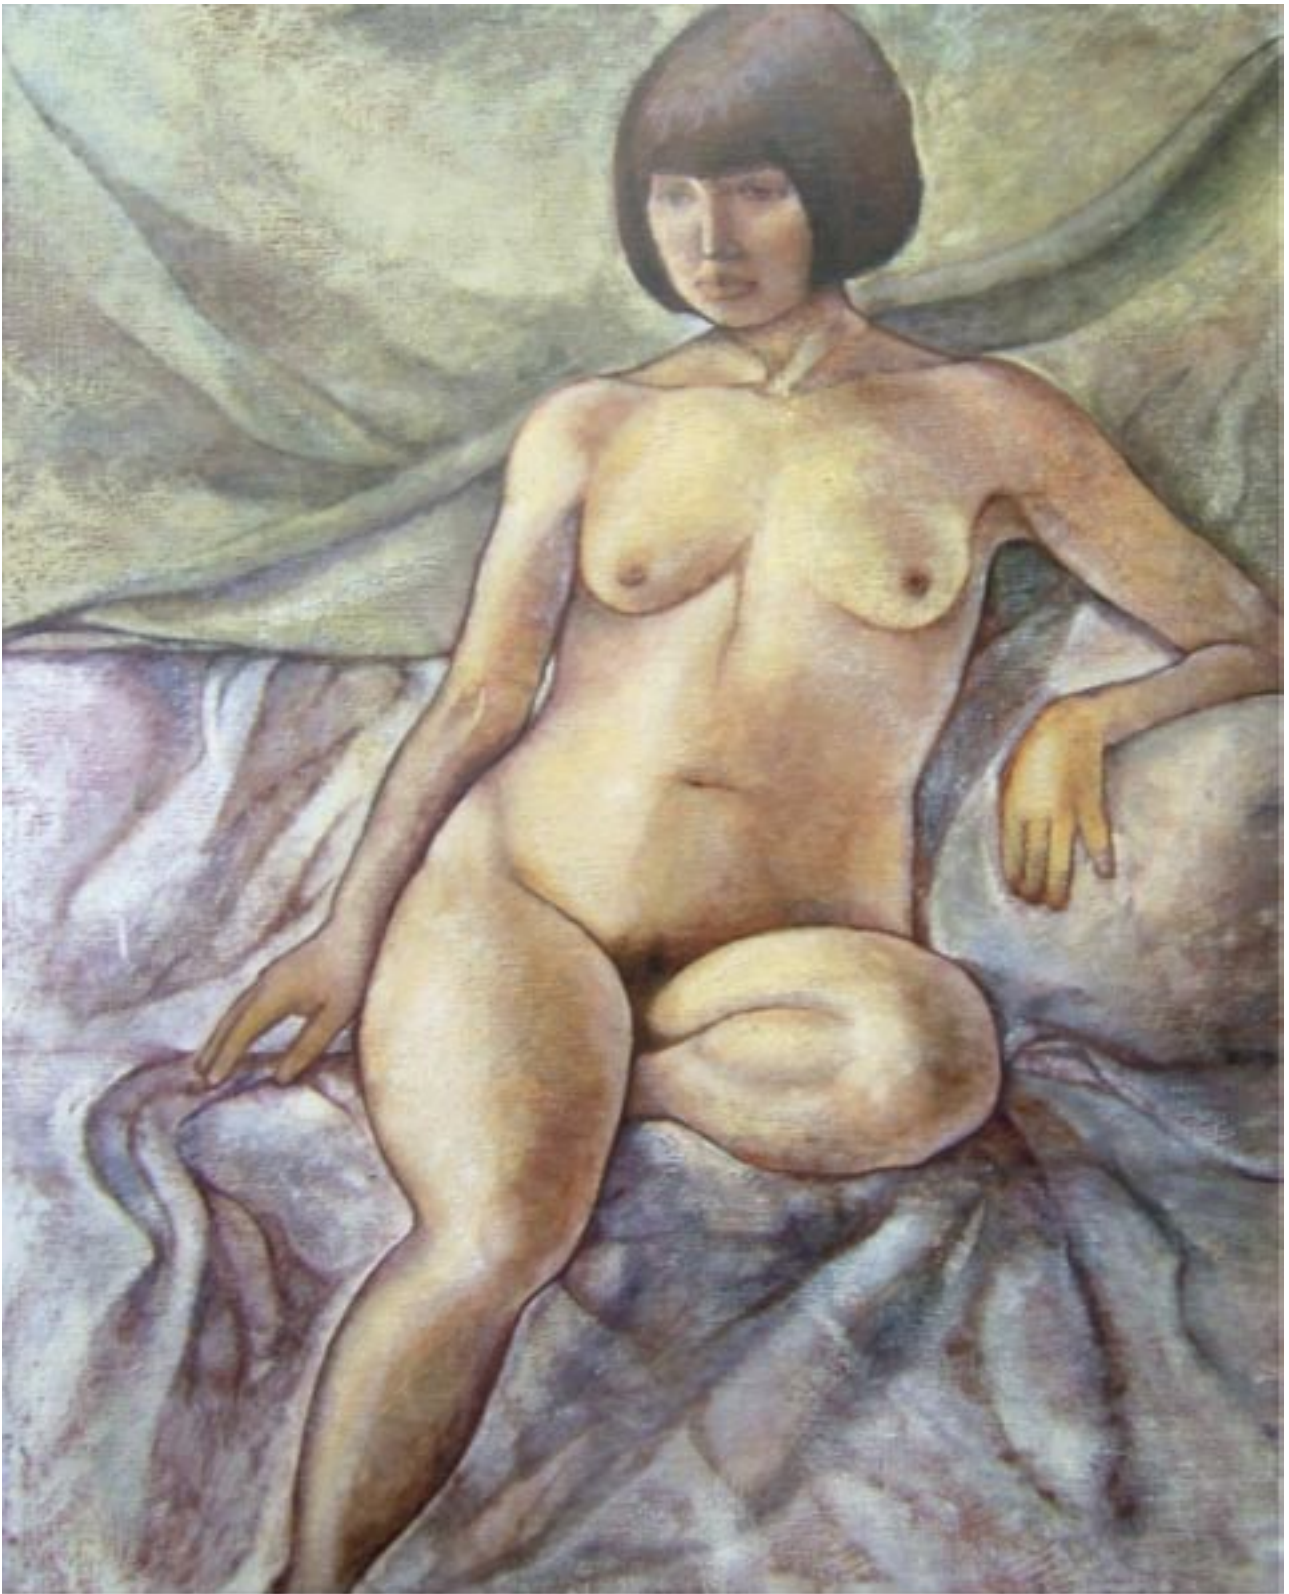

Collage oil on canvas 2004, Apr 910×727mm